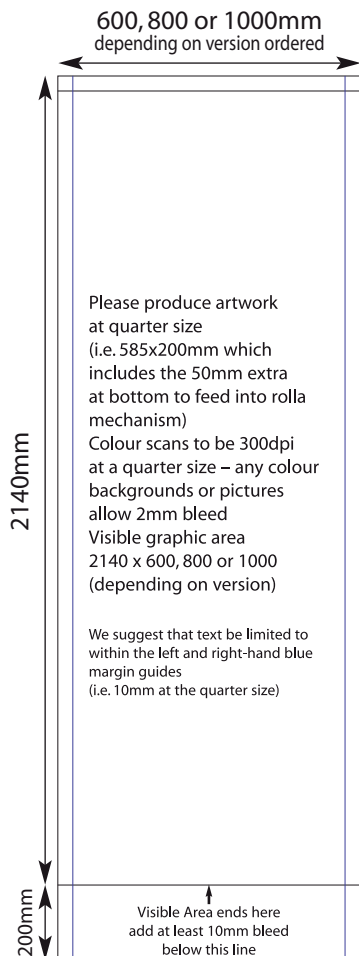

rollablade

DATASHEET

elegant, sleek...

the most attractive rollabanna system we've seen, beautiful finish, easy-change graphics, sturdy yet light, for the more prestigious location

system information

simply gorgeous – clamp top and easy-fit slider system, allowing you to easily change your own graphics – no more sticky tape – supplied with robust carry tube with handle for storage and transport

sizes: 2140 high x 600, 800 or 1000 wide

colours: Silver only

weight: 5.2kg approx. including case (800mm version)

artwork specification

we can receive your artwork in any PC or Mac software or as a hi-res PDF