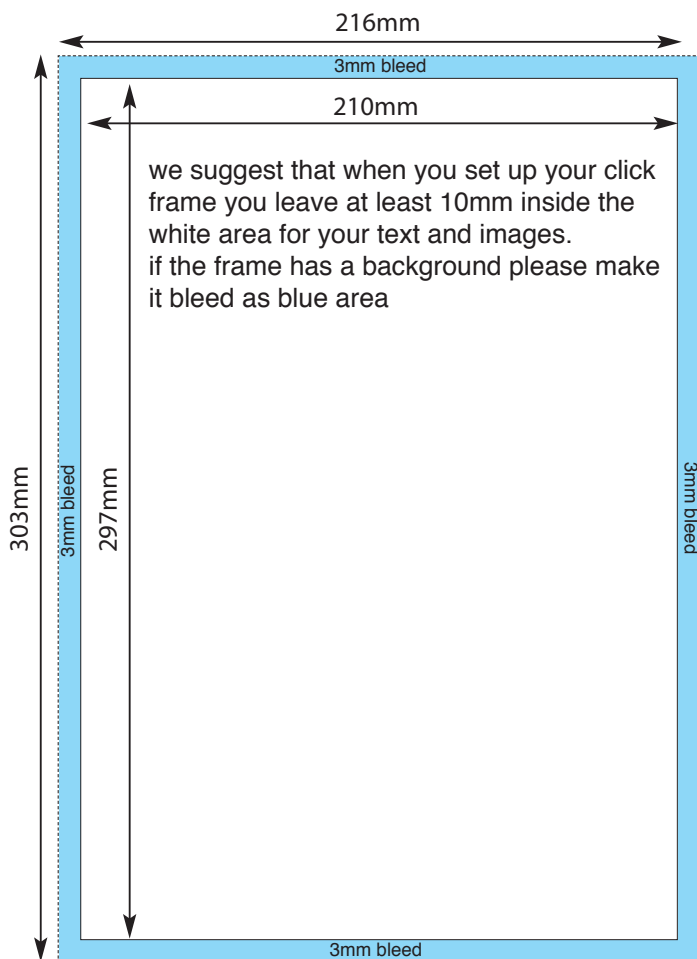

click frames

DATASHEET

click frames

by far the most stylish, robust and cost-effective front opening click frame - brushed aluminium with chrome effect rounded corners - quality anti-glare cover - screws supplied for secure fixing - or use high bond tape to fix to walls/doors you prefer not to drill

template and artwork guide

NB example artwork

PRINTIT:24
seven

08700 555 247

print-it-247.com • info@print-it-247.co.uk

units 34, 35 & 36 • saffron court
southfields business park • laindon • essex • SS15 6SS